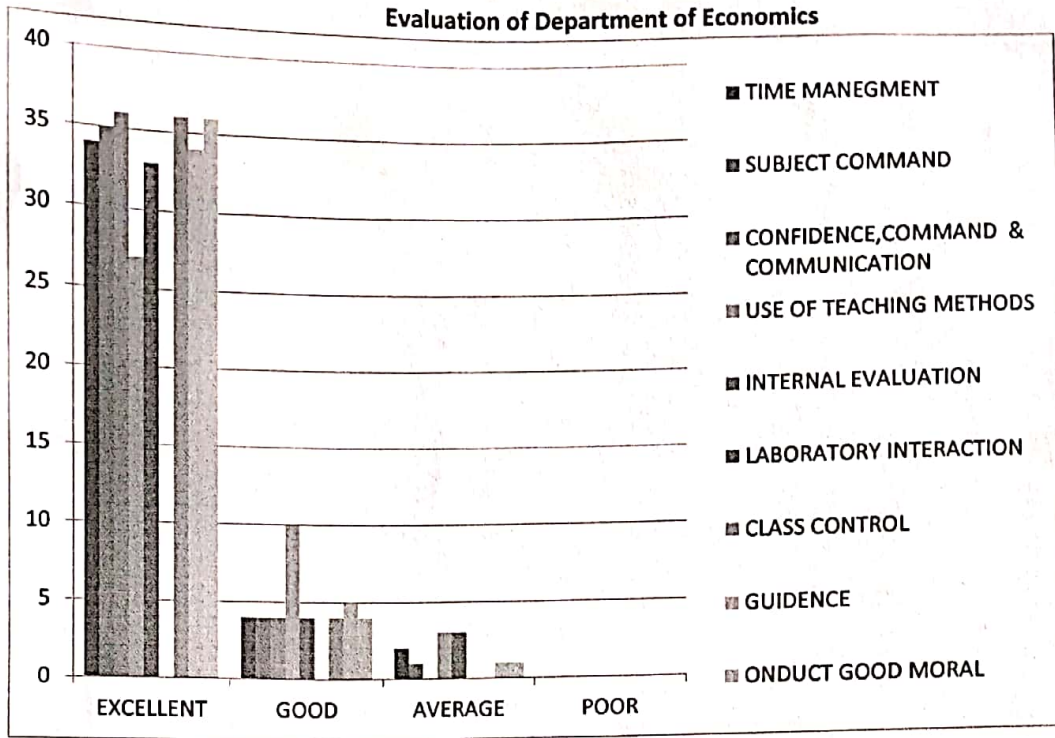

Evaluation of Department of Economics

M. Srinivas

Principal
Lokmanya Mahavidyalaya
Warora