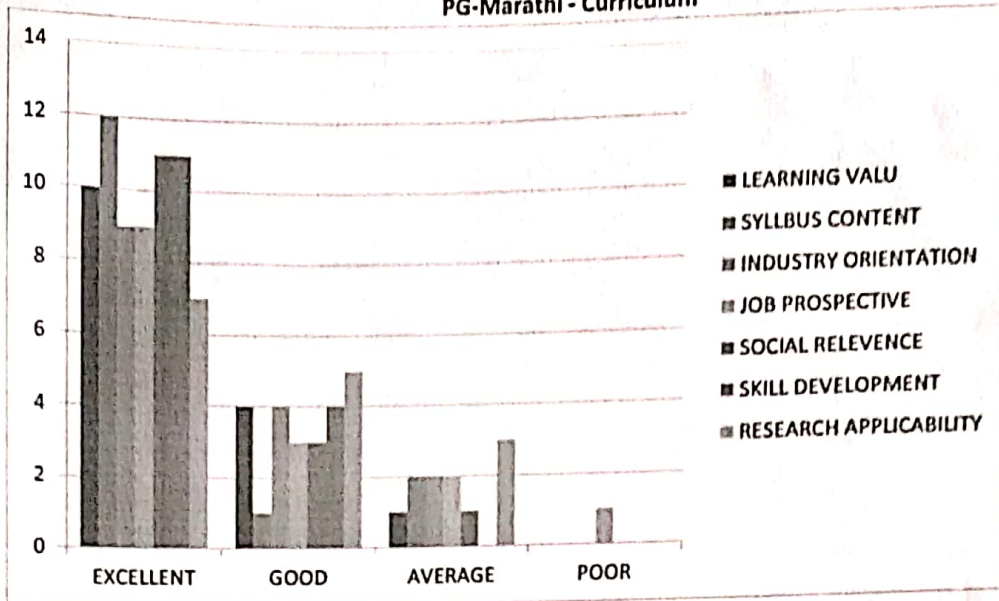

PG-Marathi - Curriculum