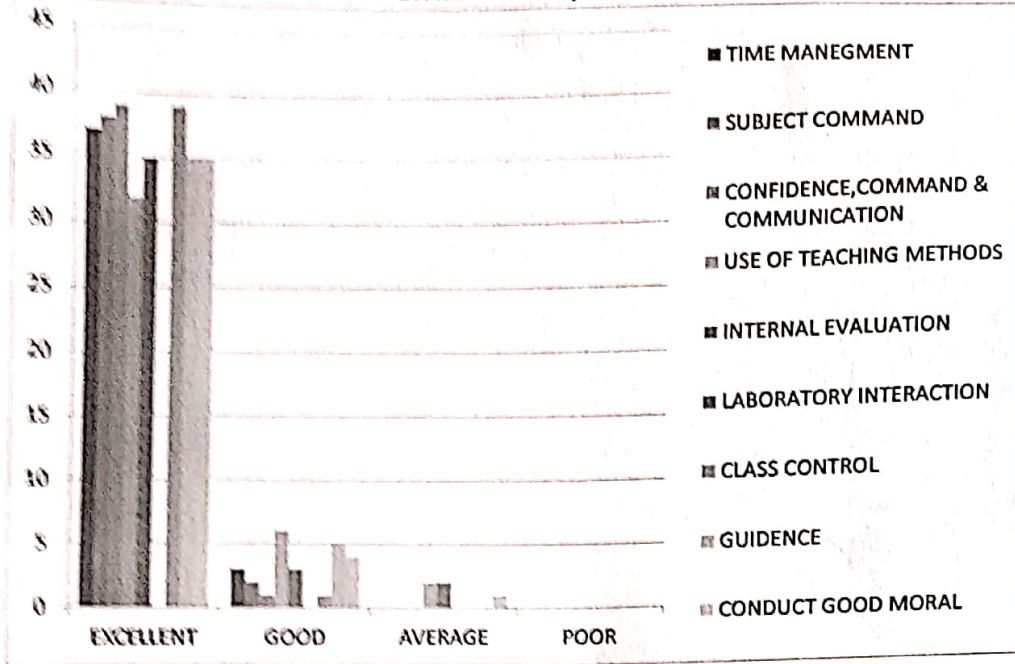

Evaluation of Department of English