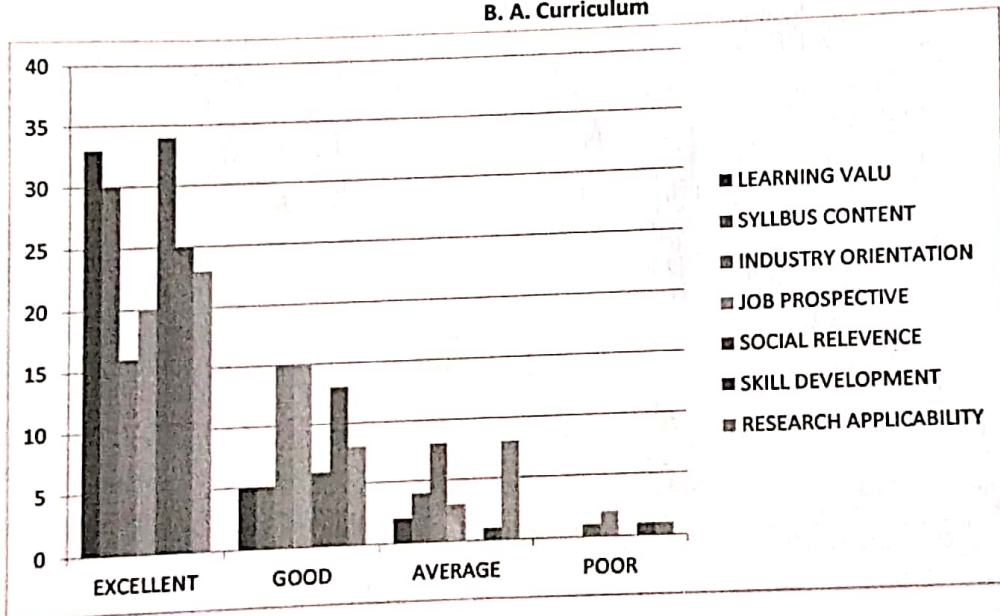

B. A. Curriculum