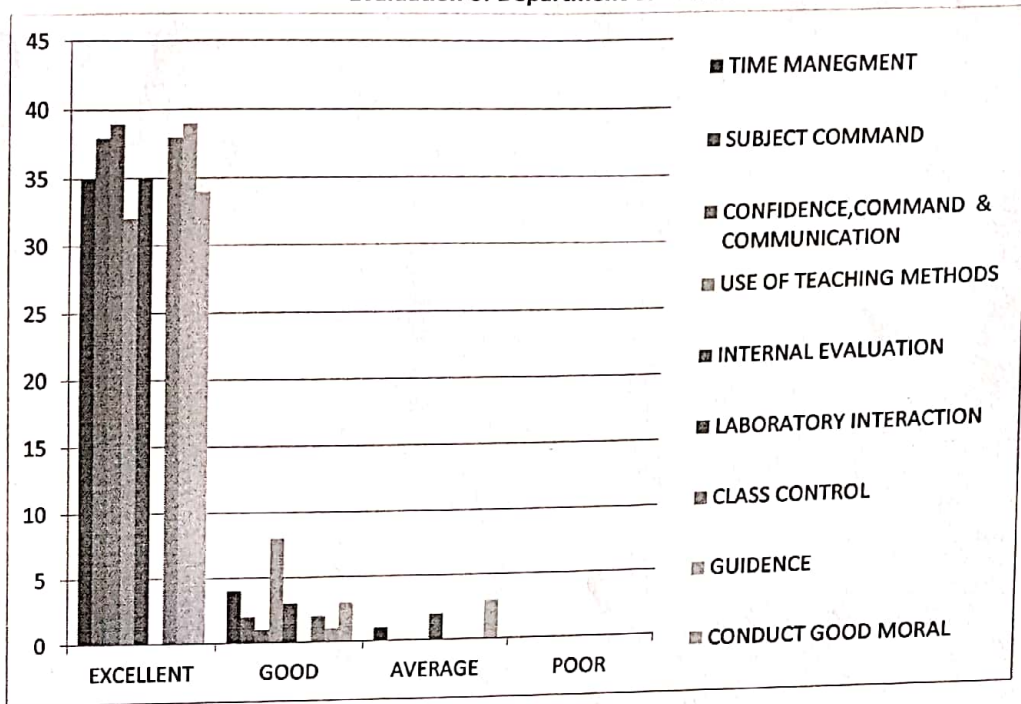

Evaluation of Department of Political Science