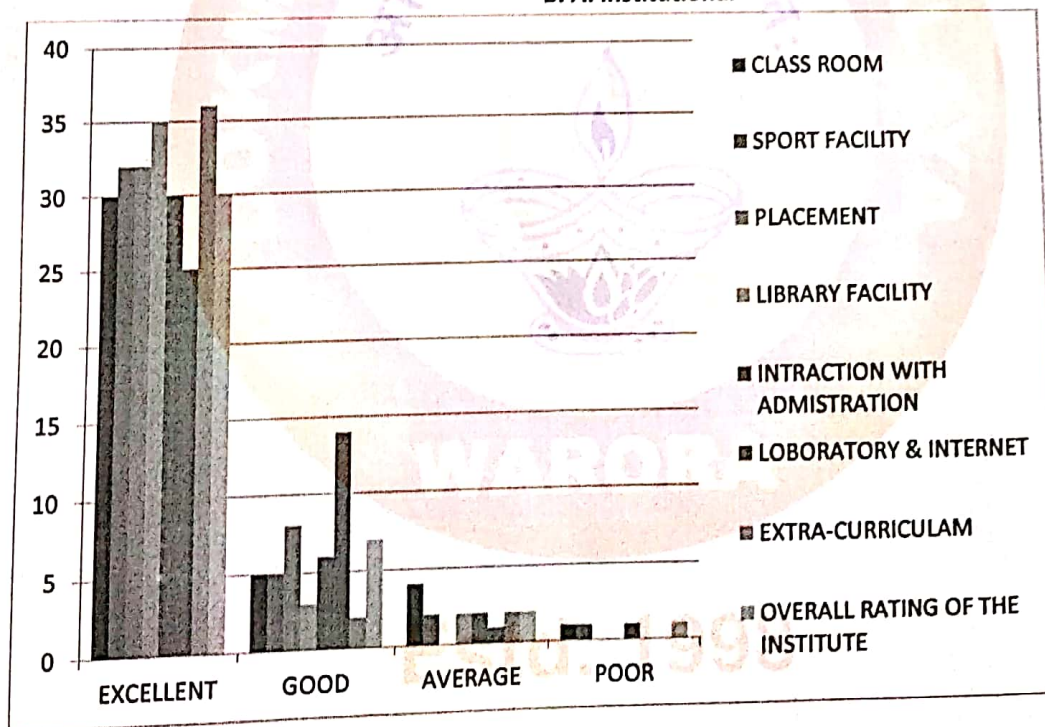

LOKMANYA MAHAVIDYALAYA, WARORA

Dist.Chandrapur (Maharashtra), Pin - 442 907

NAAC Accredited. "B"

Recognized Under 2(f) and 12(B) of U.G.C. Act, 1956
(Affiliated to Gondwana University, Gadchiroli)

PRINCIPAL
Dr. S.K. Singh

M.A.,Ph.D

Mob.No. 7709306325

Email - subodhsingh253@gmail.com

Ph.No. (07176) 282053 (O), Fax No. 282053
(07176) 284663 (R), 281510 (R)

Website - www.lokmanyamahavidyalaya.org
Email - lokmanya_mahavidyalaya@rediffmail.com

Office of the Principal
Outward No. LOK/MAH/WRR/ADM/7750/A/2020

Date : 10/03/2020

Analysis of Students' Feedback

Yes. The feedbacks were sought from the students regarding institution, about classroom, sports facility, library facility, placement, administrative staff, laboratory, extra curriculum and overall rating. 75% students rated excellent for the overall facility in the college.

Students found curriculum good and excellent. For departmental feedback, they are satisfied with the teacher's performance, subject command, confidence, communication skills, use of teaching aids, internal evaluation, laboratory interaction, class control, guidance, and conduct were the questions for feedback. Students were found satisfactory regarding above factors. The teachers of Commerce faculty were orally instructed to engage classes regularly. More books added to the library as the students' demands.

B. A. Institutional