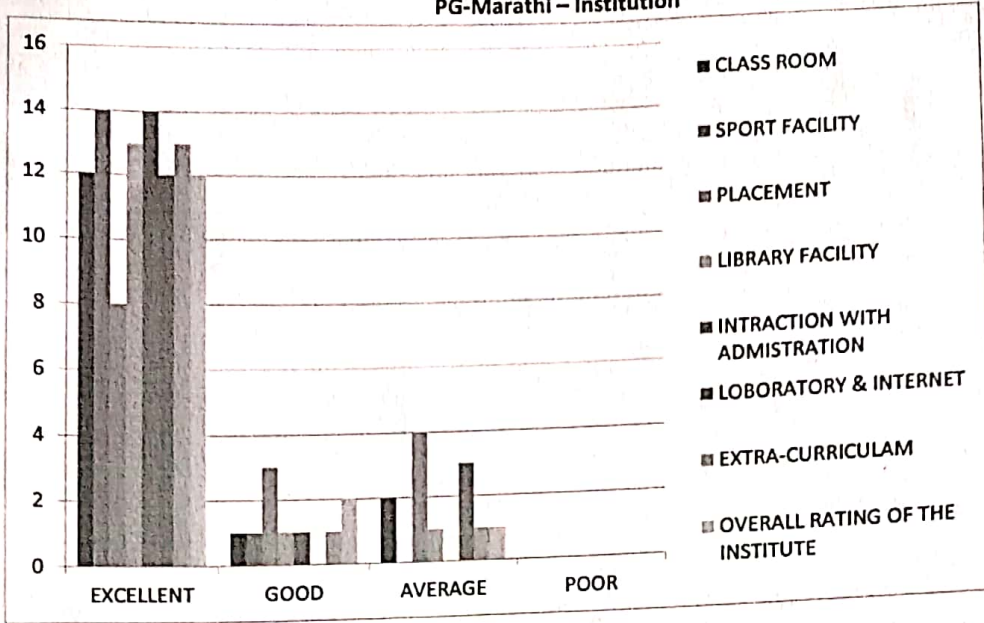

PG-Marathi – Institution