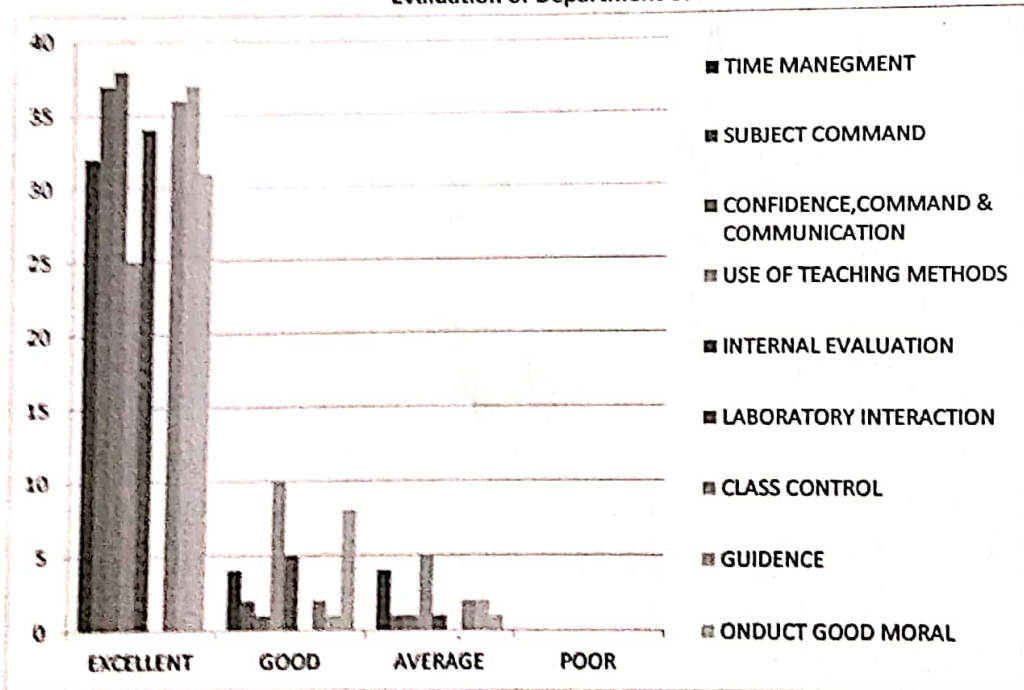

Evaluation of Department of Marathi