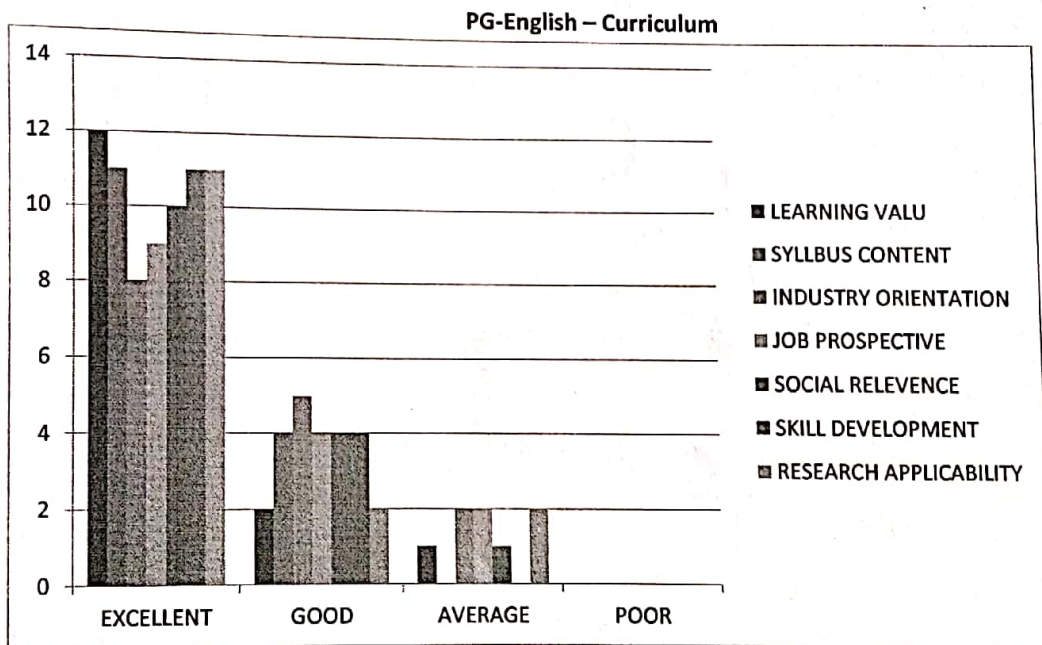

Students found curriculum good and excellent. For departmental feedback, they are satisfied with the teacher's performance, subject command, confidence, communication skills, use of teaching aids, internal evaluation, laboratory interaction, class control, guidance, and conduct were the questions for feedback. Students were found satisfactory regarding above factors. The teachers of Commerce faculty were orally instructed to engage classes regularly. More books added to the library as the students' demands.

B. A. Institutional

PG-Marathi – Institution

B. A. Curriculum

PG-Marathi - Curriculum

Evaluation of Department of History

Evaluation of Department of Political Science

Evaluation of Department of Sociology

Evaluation of Department of English