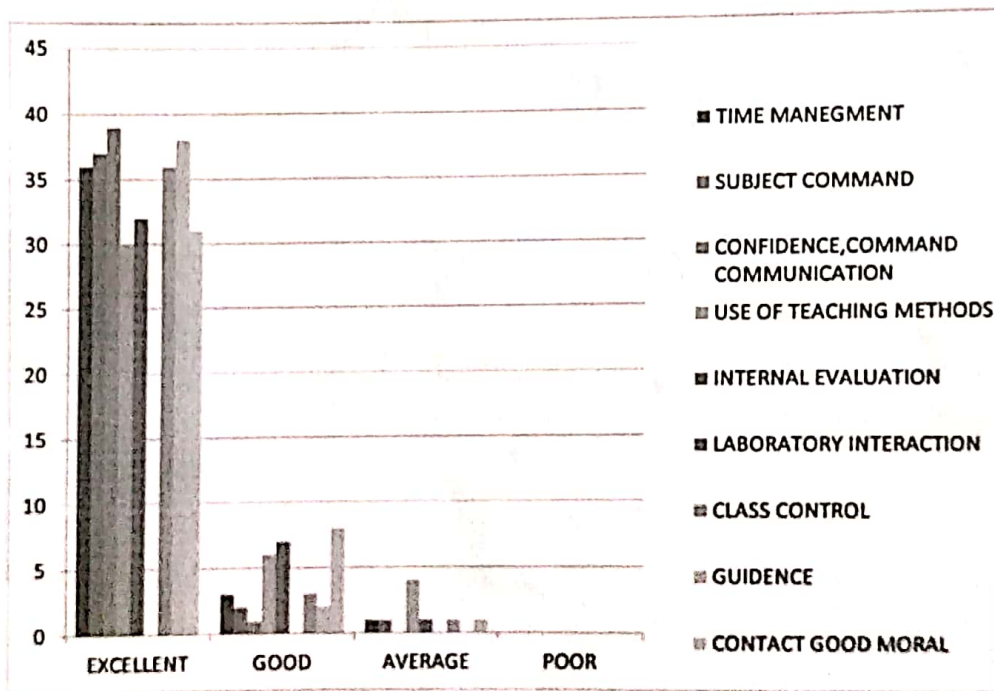

Evaluation of Department of History