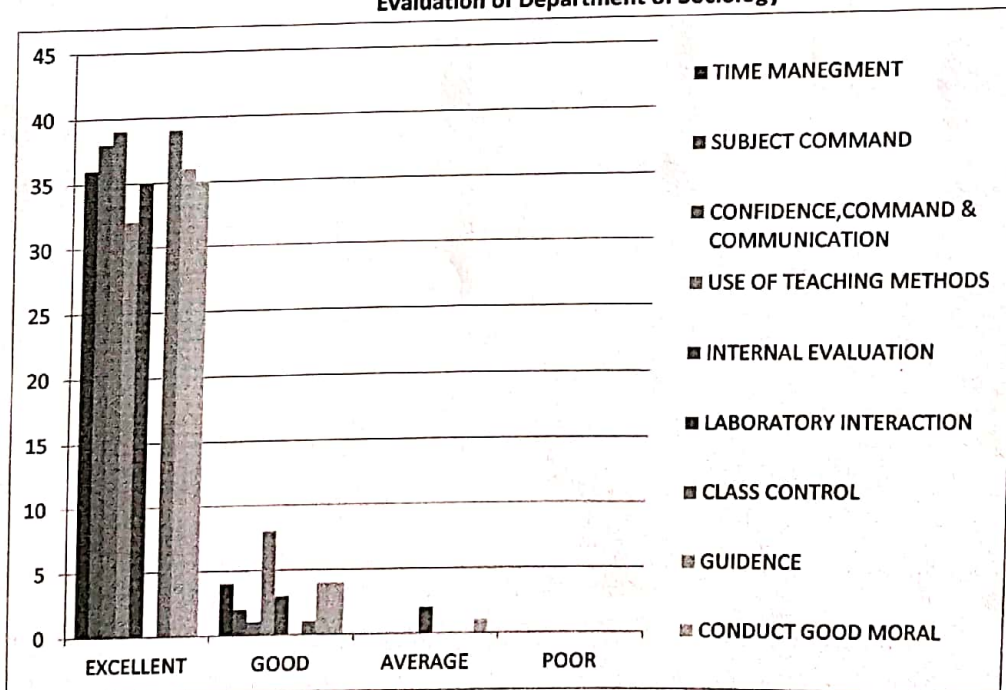

Evaluation of Department of English

Evaluation of Department of Sociology