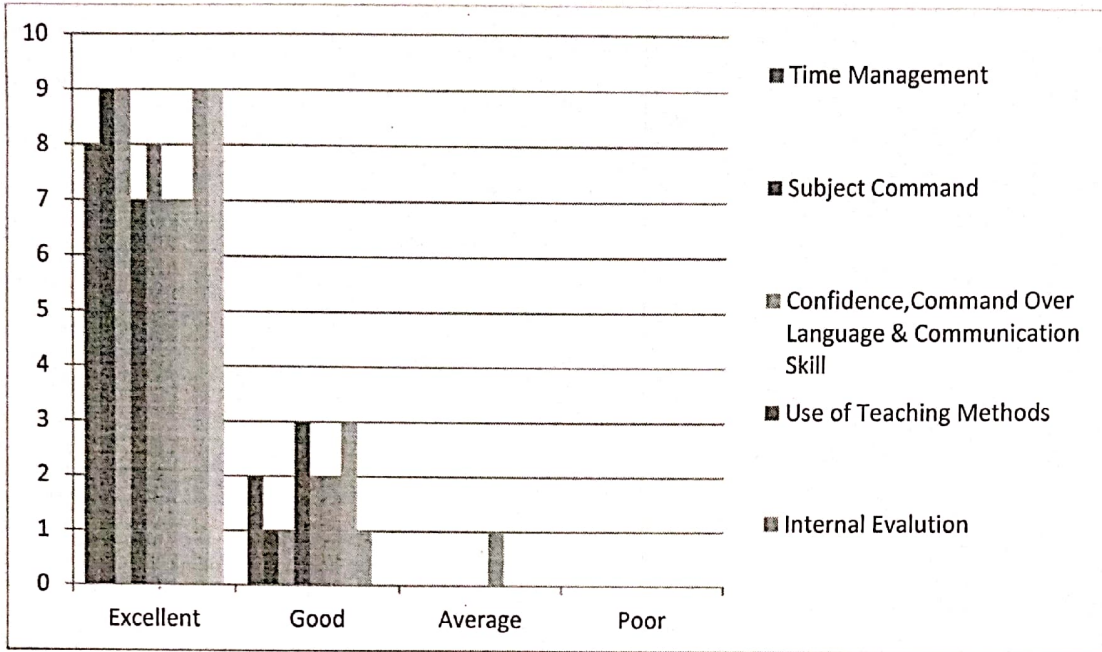

P.G.(MAR,ENG,POL,SOC,ECO,HIS)-Teachers Evaluation

(Signature)
Principal
Lokmanya Mahavidyalaya
Warora