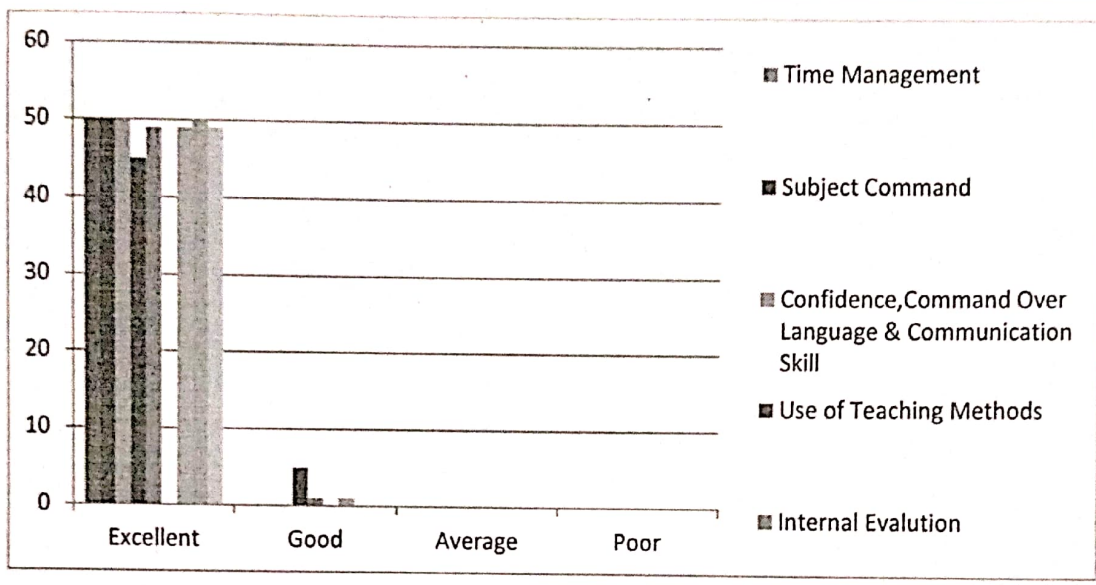

B.A. Dept. of Political Science-Teacher evaluation (DR.T.S.MANE)