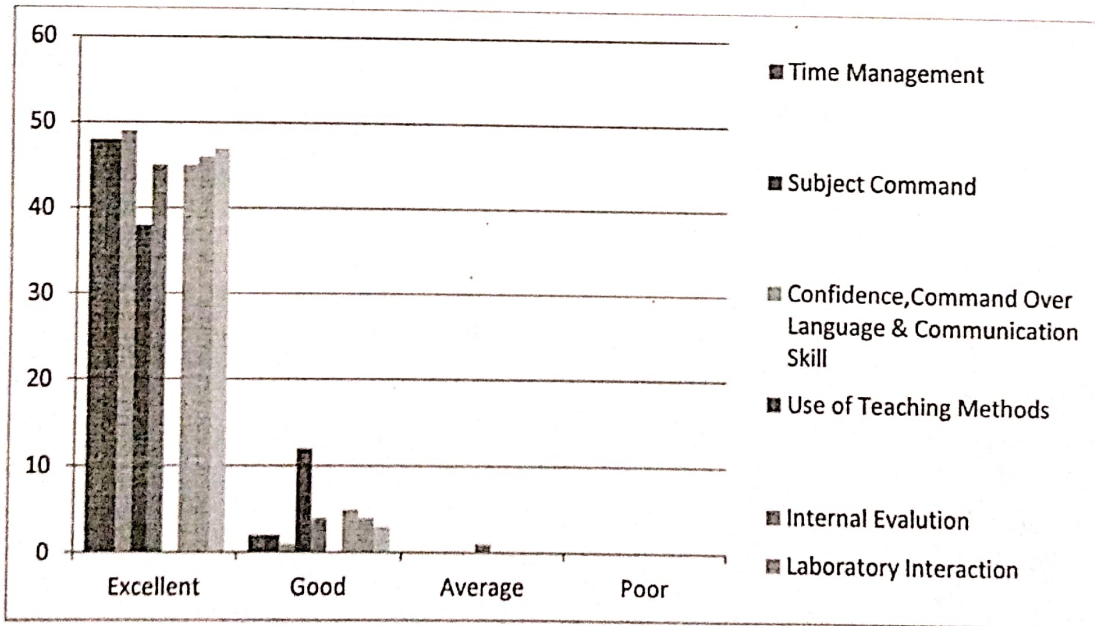

B.A. Dept. of Marathi-Teacher Evaluation (DR.J.P.SHASTRI)