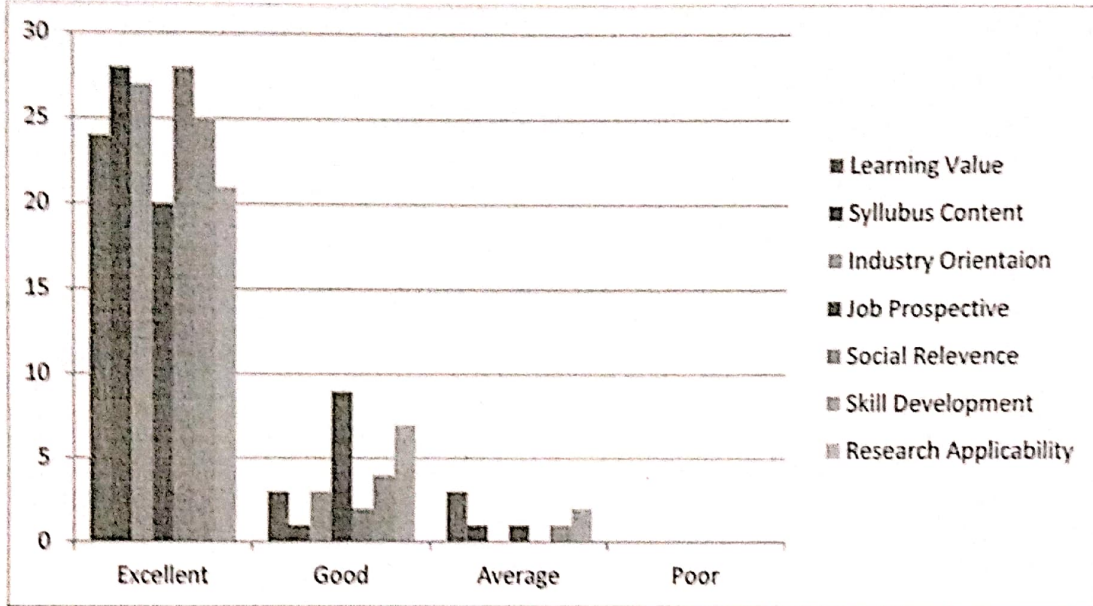

B.Com. Curriculum