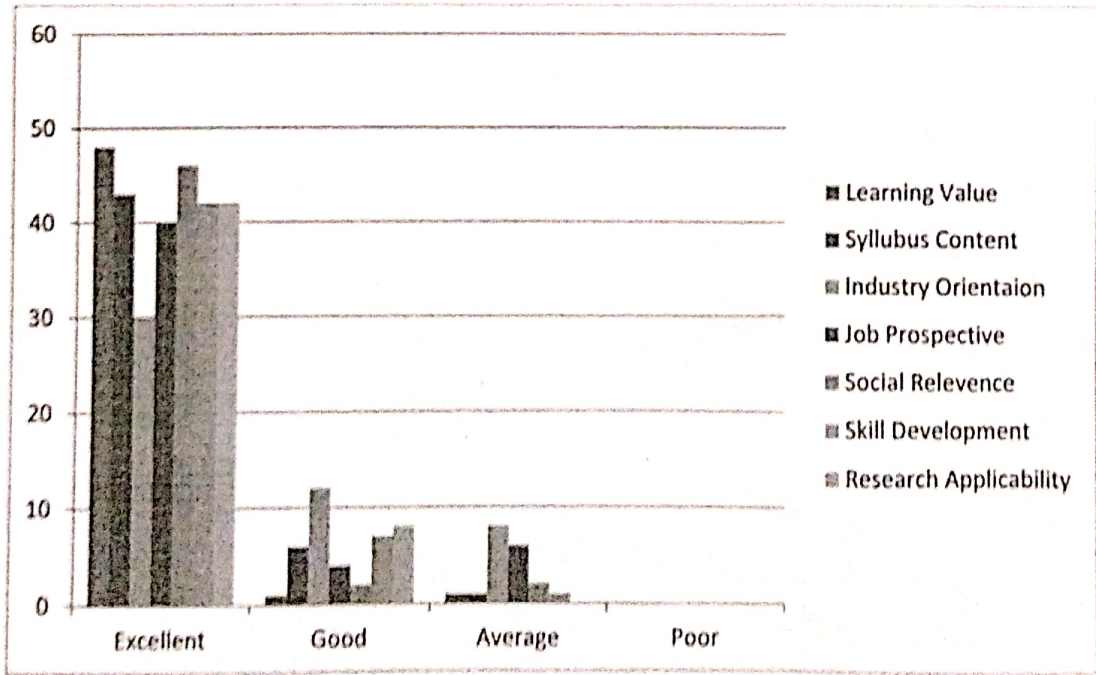

B.A. Curriculum