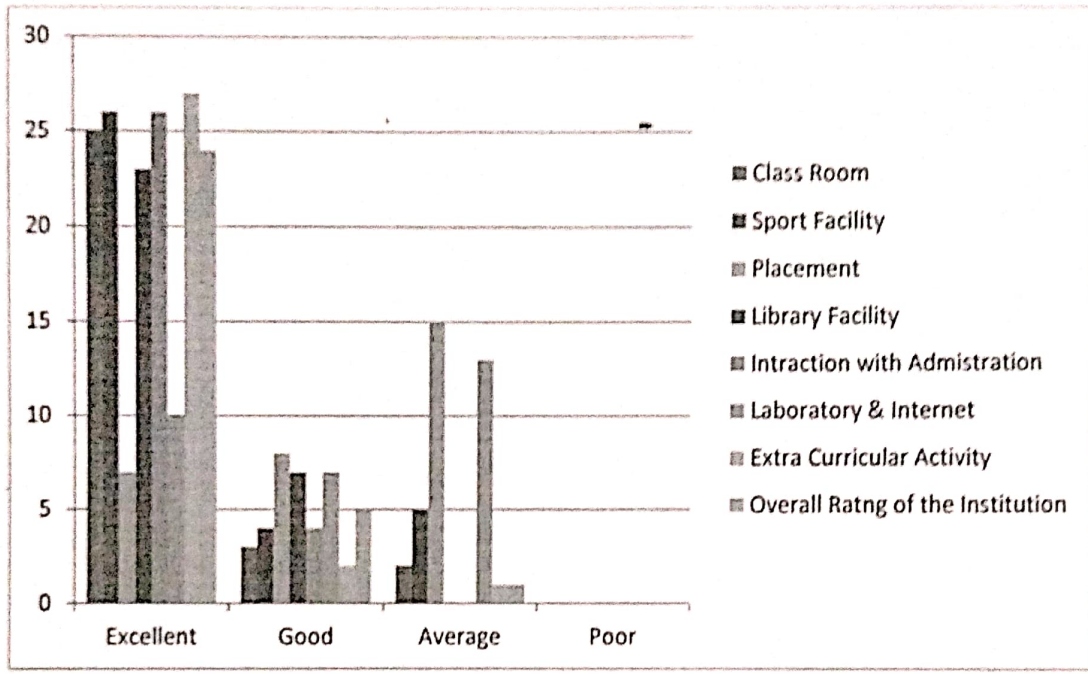

PG. Institutional