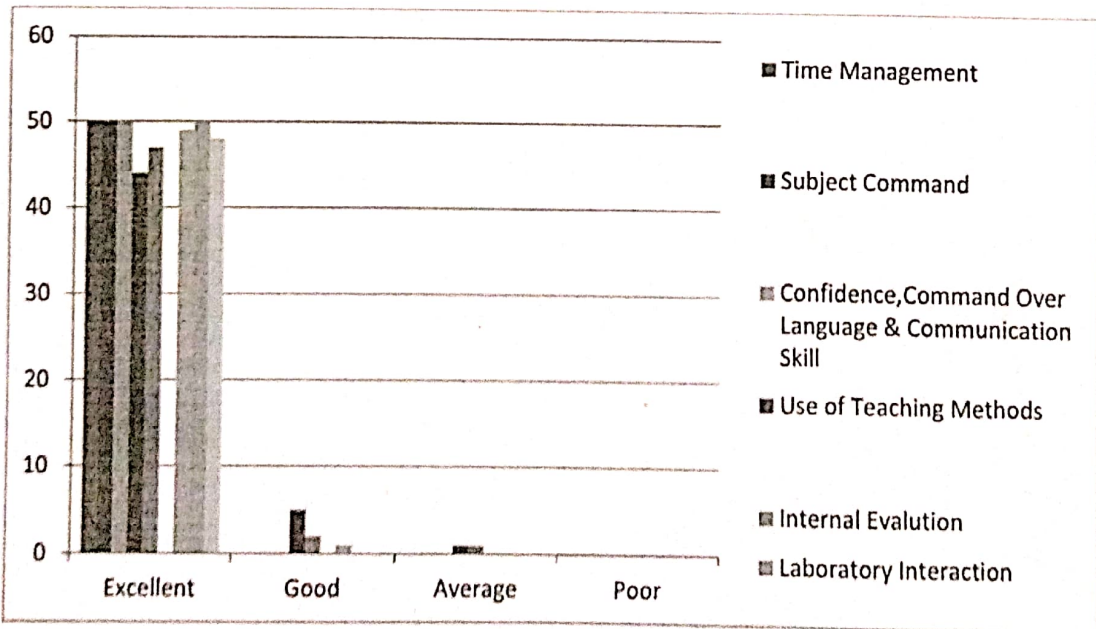

B.A. Dept. of Sociology-Teacher evaluation (DR.S.N. Pilgulwar)