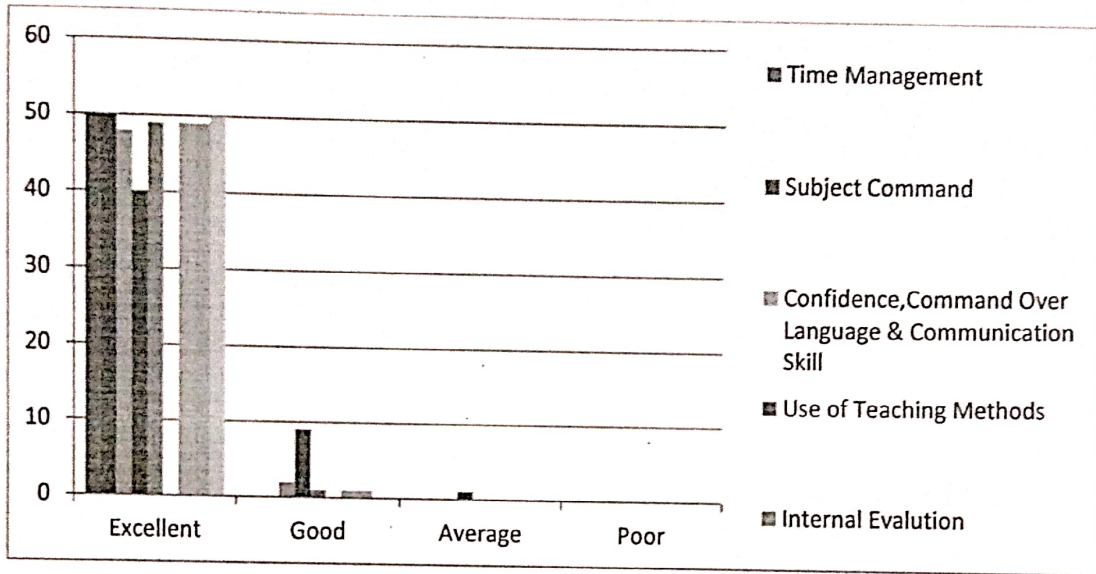

B.A. Dept. of English-teacher Evaluation (DR.S.N.PURI)