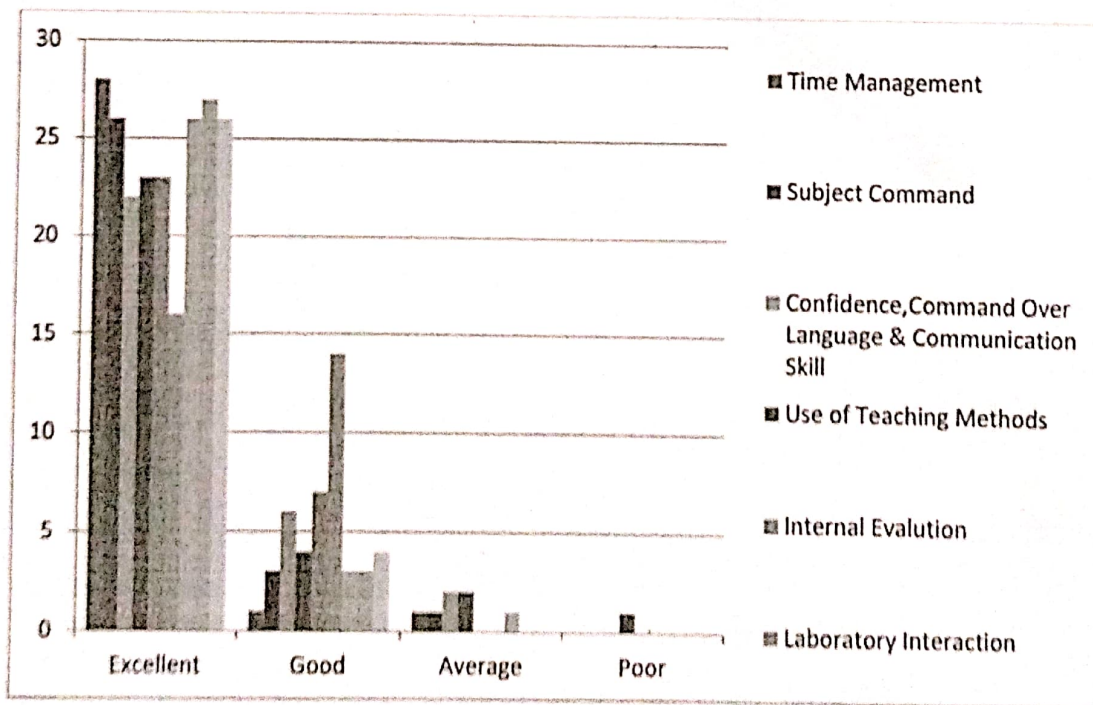

Commerce Faculty-Teachers Evaluation

Science Faculty-Teacher Evaluation