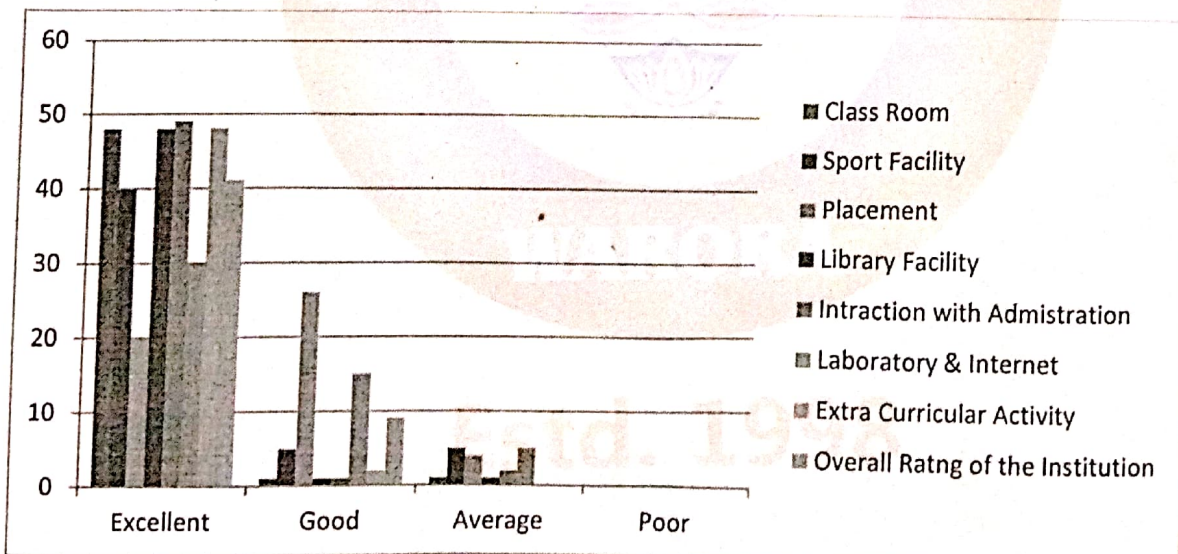

Lok Shikshan Sanstha, Warora's

LOKMANYA MAHAVIDYALAYA, WARORA

Dist. Chandrapur (Maharashtra), Pin - 442 907

NAAC Accredited."B"

Recognized Under 2(f) and 12(B) of U.G.C. Act, 1956

(Affiliated to Gondwana University, Gadchiroli)

Principal

Dr. S. K. Singh

M.A., Ph.D.

Mob. No. 7709306325

Email - subodhsingh253@gmail.com

Ph.No. (07176) 282053 (O), Fax No. 282053
(07176) 284663 (R), 281510 (R)

Website - www.lokmanyamahavidyalaya.org
Email - lokmanya_mahavidyalaya@rediffmail.com

Office of the Principal

Outward No. LOK/MAH/WRR/ADM /9626/2022

Date : 3/10/2022

Analysis of Students Feedback

The feedbacks were sought from the students regarding institution, classroom, sports facility, library facility, placement, administrative staff, laboratory, extra curriculum and overall rating 80 percent students rated excellent for the overall facility in the college.

Students found curriculum good and excellent. Few students found it average. For departmental feedback, they were satisfied with the teachers' performance. Confidence, communication skills, subject command, use of teaching aids, internal evaluation, laboratory interaction, class control, guidance and conduct were the questions for feedback. Students were found satisfactory regarding above factors. More classrooms added to the building as per the need.

B.A. Institutional

(Signature)
Principal
Lokmanya Mahavidyalaya
Warora