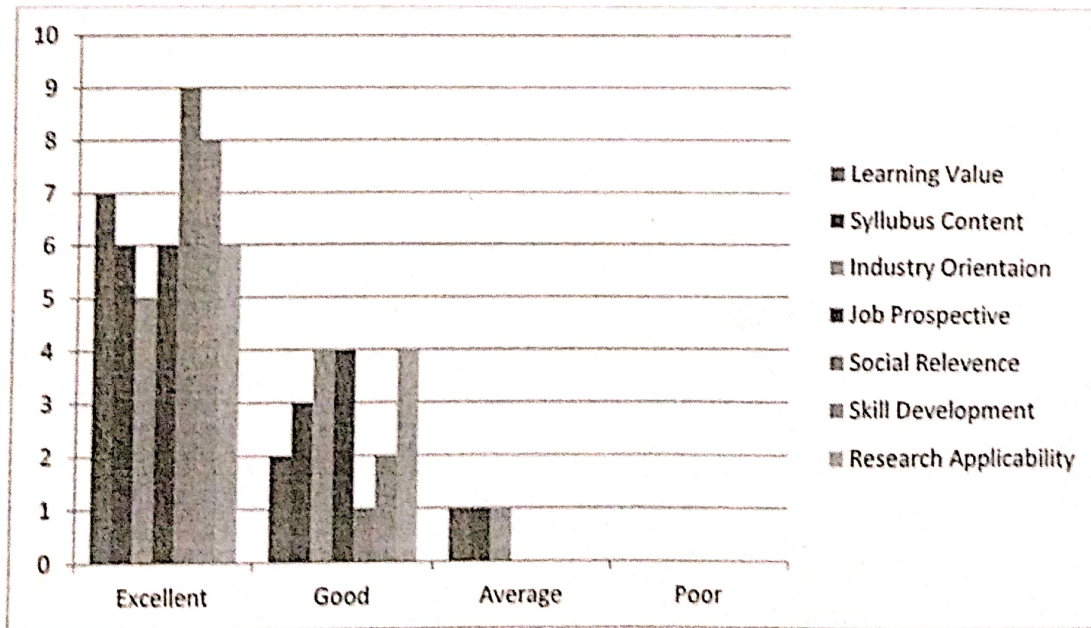

B.Sc. Curriculum