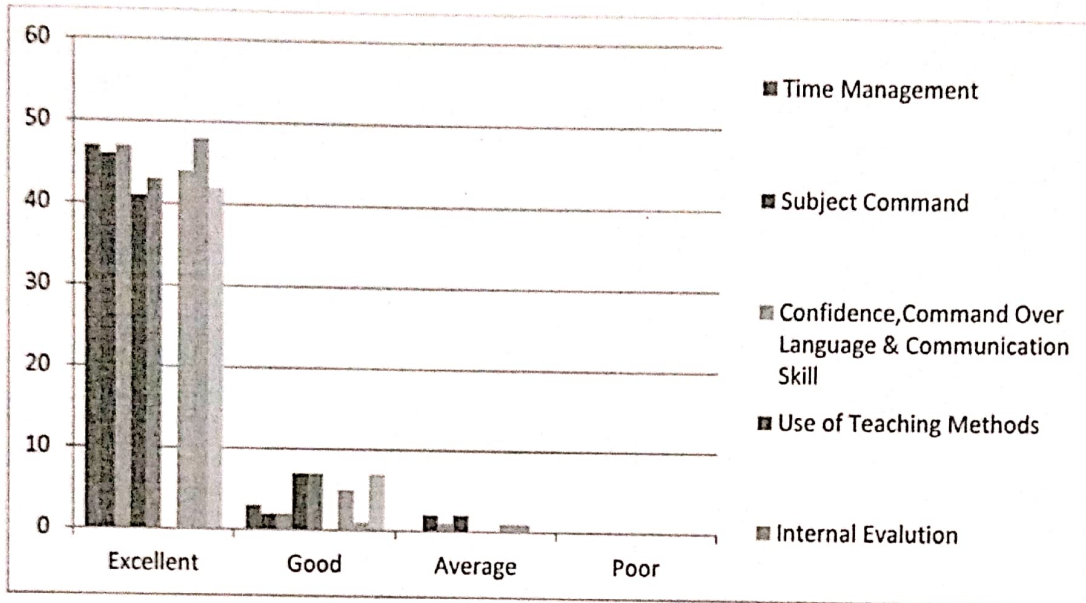

B.A. Dept. of Economics-Teacher Evaluation (DR.R.B.SHENDE)