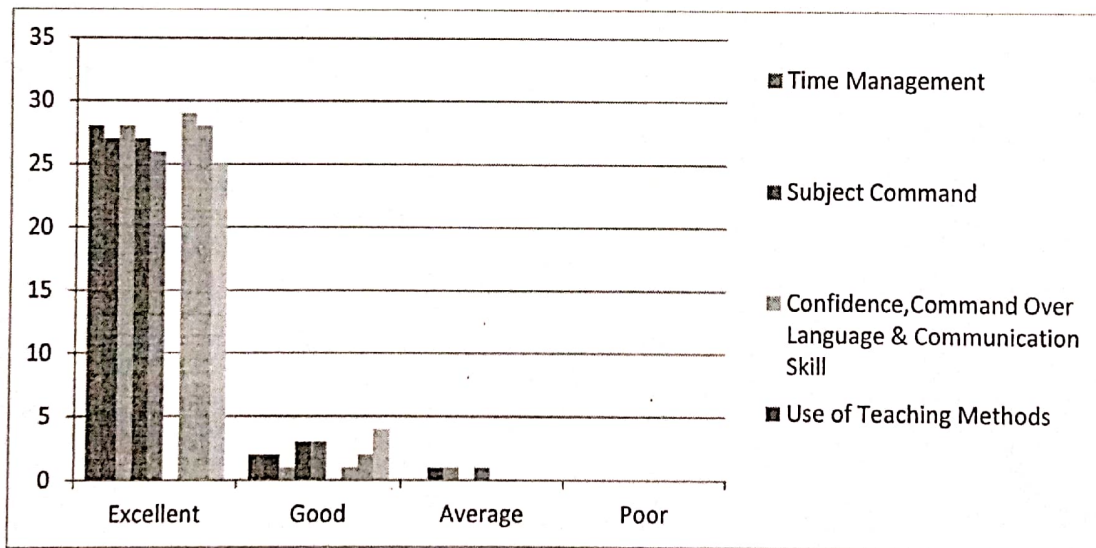

P.G.(MAR,ENG,POL,SOC,ECO,HIS)-Teachers Evaluation

(Signature)
Principal
Lokmanya Mahavidyalaya
Warora